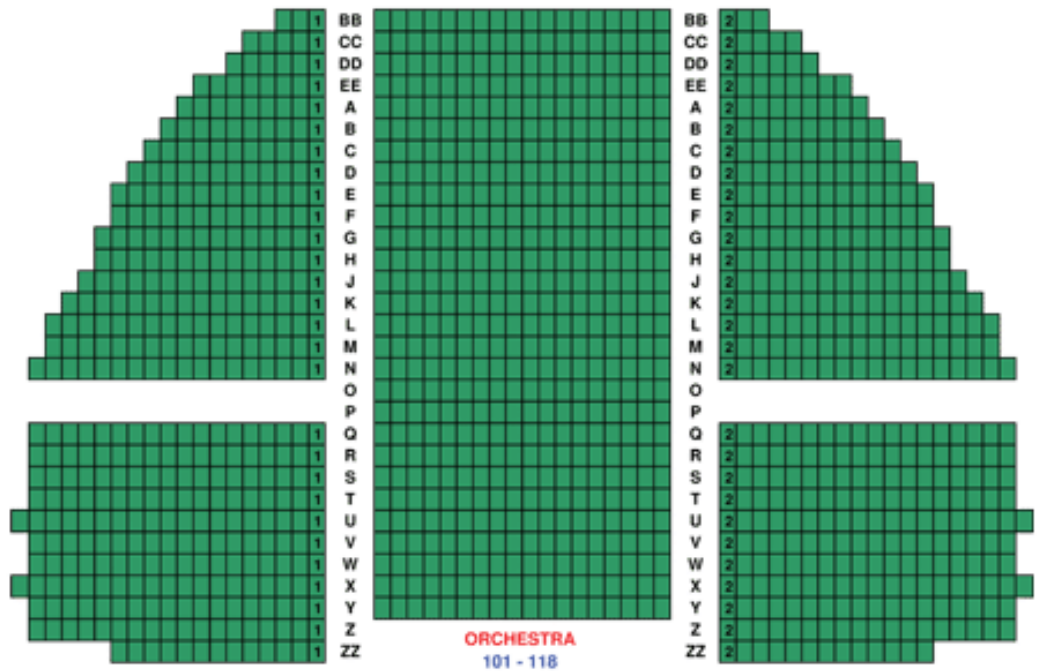

The Gershwin Theatre  
222 West 51st Street

**STAGE**

37 - 1 (ODD)

**ORCHESTRA**  
101 - 118

2 - 38 (EVEN)

**LOGE**  
15 - 1

**LOGE**  
2 - 16

37 - 1 (ODD)

**FRONT MEZZANINE (A-E)**  
101 - 118

2 - 38 (EVEN)

35 - 1 (ODD)

**MID MEZZANINE**  
101 - 118

2 - 36 (EVEN)

35 - 1 (ODD)

**REAR MEZZANINE**  
101 - 118

2 - 36 (EVEN)

Loge Row AA Overhangs Orchestra Row J  
Front Mezzanine Row A Overhangs Orchestra Row O

There is a rake in the seating from row Q-ZZ in the orchestra section